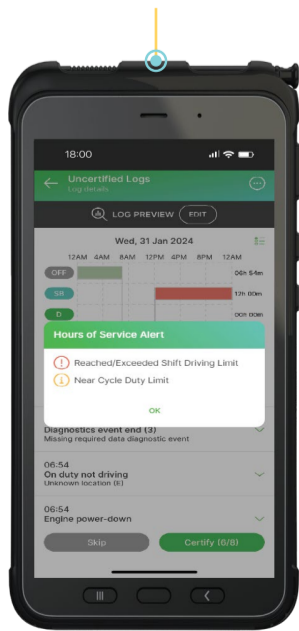

### DUTY STATUS

Overview of the driver's available duty, shift and cycle hours.

### DRIVER LOGS

Drivers can edit their logs or insert new or omitted logs from the Driver Log screen.

### LOG CERTIFICATION

Drivers can certify their logs as true and correct from the Uncertified logs tab.

### AVAILABLE HOURS

Notifications (near and over shift/cycle limits).