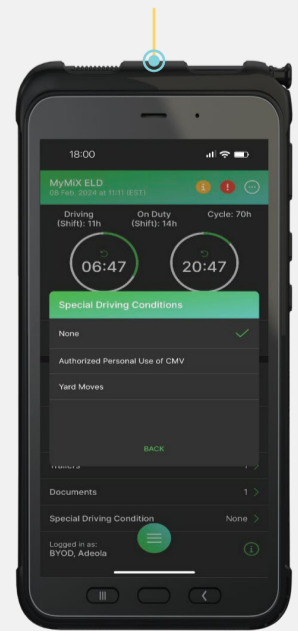

SPECIAL DRIVING

Conditions (Yard moves and Authorized personal use of CMV).