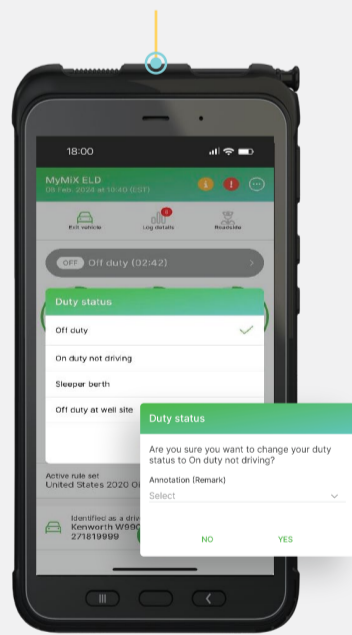

### DRIVERS

### MANAGERS

"ELD, a 4th generation solution from **MiX by Powerfleet**, advances our legacy in North American Hours of Service technology. Our field-refined app enhances the driver's experience, simplifies compliance, and saves time."

### DUTY STATUS

Overview of the driver's available duty, shift and cycle hours.