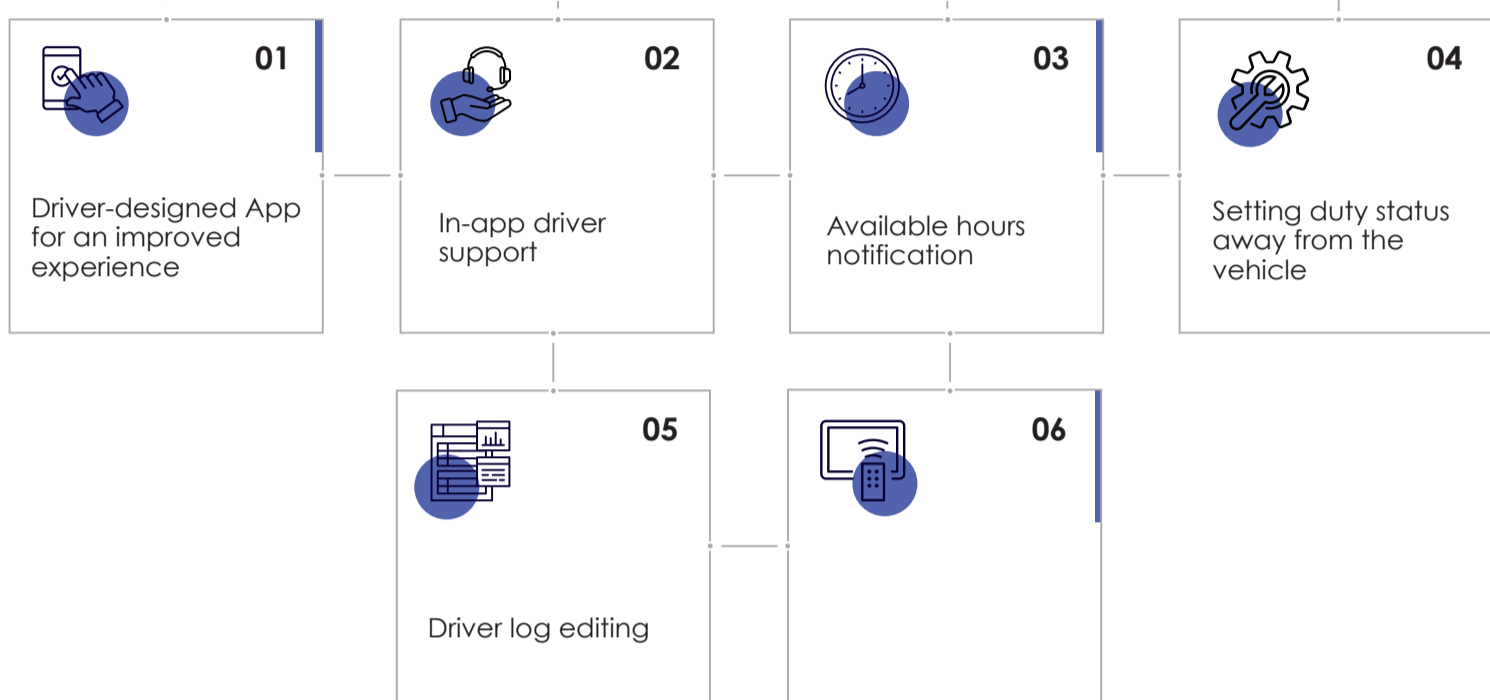

# Revolutionize Compliance with Driver-Focused ELD

Upgrade to our Next Gen ELD - effortless compliance, driver-focused, and built for flexibility with an open platform that grows with your fleet.

### MANAGERS

"ELD, a 4th generation solution from **MiX by Powerfleet**, advances our legacy in North American Hours of Service technology. Our field-refined app enhances the driver's experience, simplifies compliance, and saves time."

### DUTY STATUS

Overview of the driver's available duty, shift and cycle hours.