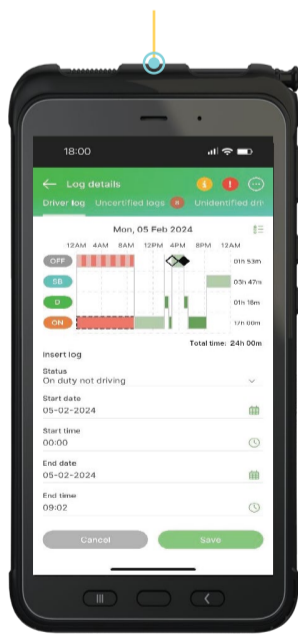

DRIVER LOGS

Drivers can edit their logs or insert new or omitted logs from the Driver Log screen.