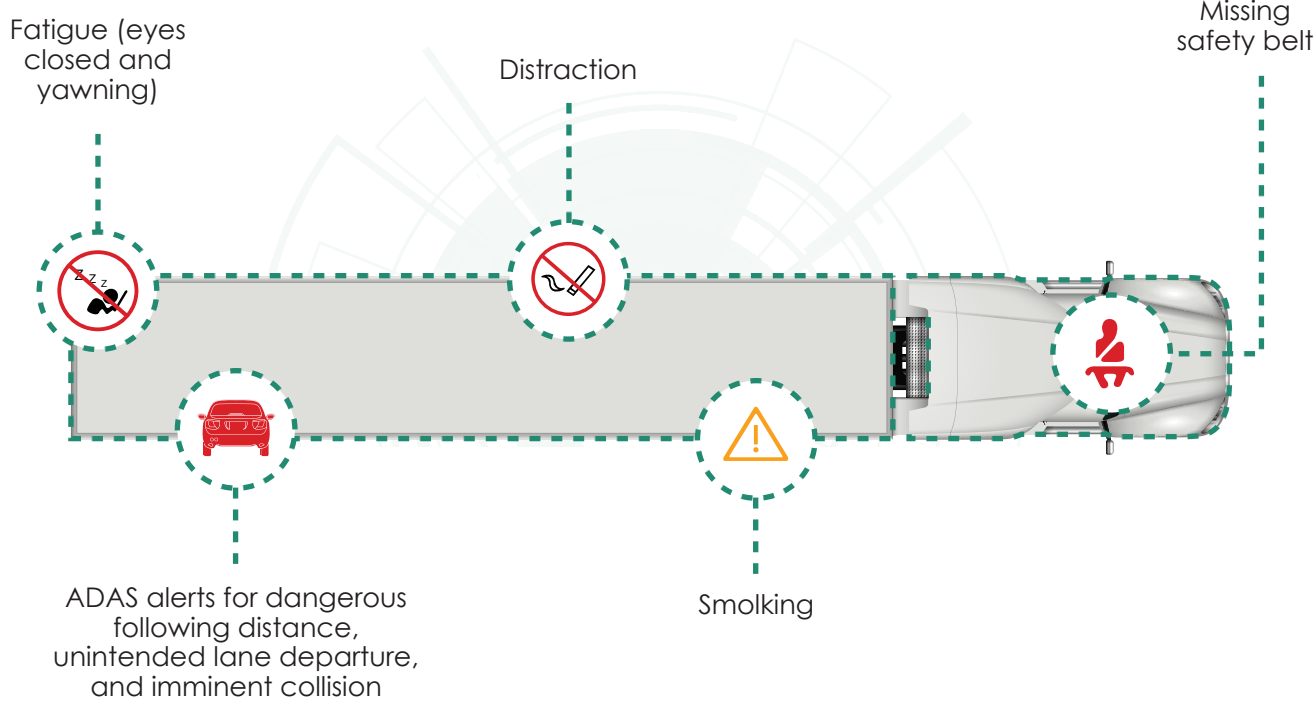

WHAT VISION AI CAN DO FOR YOU?

Keeps drivers and passengers safe with in-cab, real-time alerts for:

Proactively manage the safety of drivers and cargo, and protect your reputation with a stellar safety record.

GET IN TOUCH FOR AN OBLIGATION-FREE CHAT OR DEMO TODAY.

POWERFLEET
People Powered AIoT